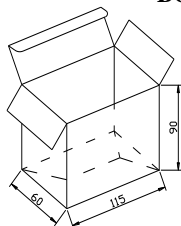

### MECHANICAL SPECIFICATION

Dimensions : 104.1(L) \*56.1 (W) \*37 (H)mm (Tolerance as drawing)  
 Weight : 351 g Max.  
 Operating Temperature : 0°C To 40°C  
 Storage Temperature : -15°C To 50°C  
 Relative Temperature : 40°C ± 2°C  
 MTBF: 50,000 hrs to MIL-HDBK-217F    Warranty: 2 years

### INNER BOX:

Material: WEB  
BOX: 115\*60\*90mm

CARTON: 480\*320\*290mm

Material:K=A No Nail  
 Q'TY: 60 PCS  
 N.W.: 21 KGS  
 G.W.: 23 KGS  
 MEAS: 1.57 CUFT