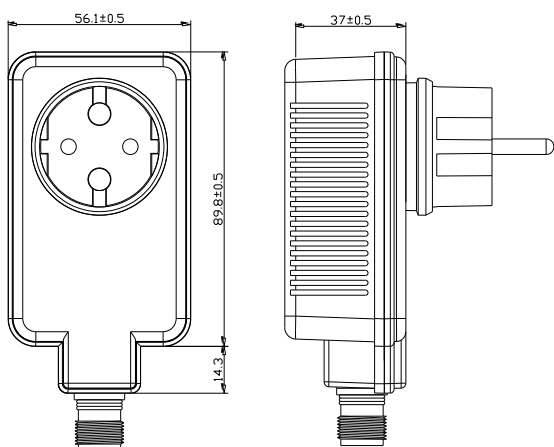

TDC Power Products Co.,Ltd
Cheng Yen Electronic Co.,Ltd

SA8E-120-3500WP

INPUT VOLTAGE : 220~240VAC
OUTPUT VOLTAGE : 12VDC

SWITCHING POWER SUPPLY SPECIFICATION REV:2-1

Drawing: